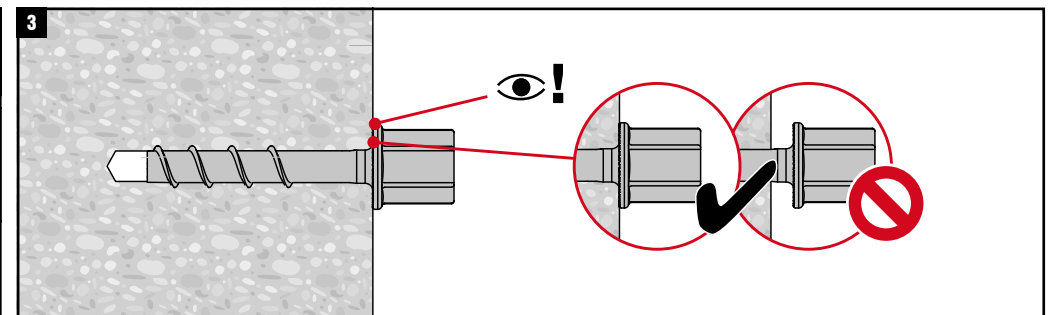

KWIK HUS-EZ I 3/8	h <sub>1</sub> *	h <sub>1</sub> *
	3/8" × 2 1/8"	2 3/8"

2.2			
	Nuron SID 6-22		
	Nuron SIW 4-22		
	CPC SID 4 22/18-A		
	CPC SIW 22/18-A		
			40 ft-lb

\* For non-hole cleaning installation (step 1), make sure to drill deep enough to achieve h<sub>1</sub>, taking into account the depth of debris remaining in the hole.