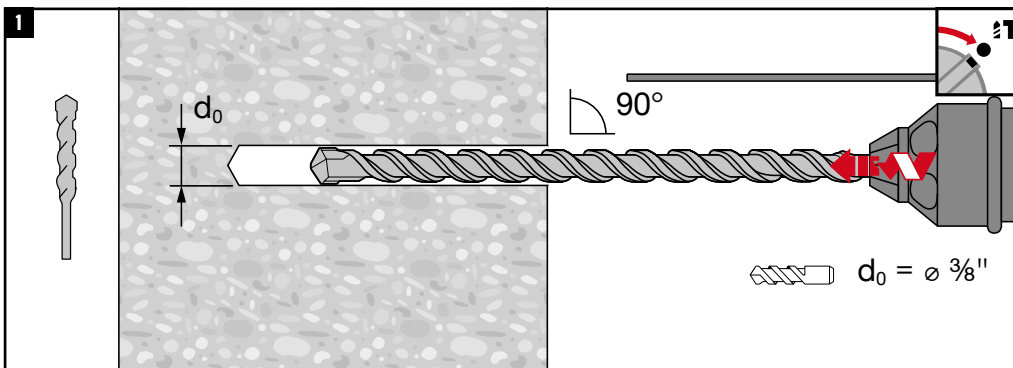

KWIK HUS-EZ I 3/8	h <sub>1</sub> *	h <sub>1</sub> *
	3/8" × 2 1/8"	2 3/8"

2.2			
	Nuron SID 6-22		
	Nuron SIW 4-22		
	CPC SID 4 22/18-A		
	CPC SIW 22/18-A		
			40 ft-lb

\* For non-hole cleaning installation (step 1), make sure to drill deep enough to achieve h<sub>1</sub>, taking into account the depth of debris remaining in the hole.