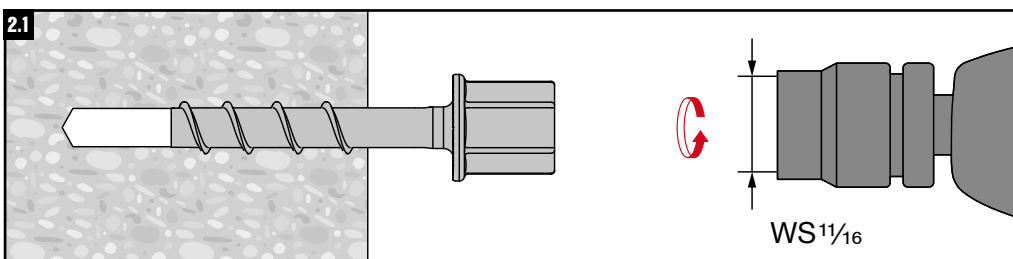

KWIK HUS-EZ I 3/8	h <sub>1</sub> *	h <sub>1</sub> *
	3/8" × 2 1/8"	2 3/8"

2.2			
	Nuron SID 6-22		
	Nuron SIW 4-22		
	CPC SID 4 22/18-A		
	CPC SIW 22/18-A		
			40 ft-lb

\* For non-hole cleaning installation (step 1), make sure to drill deep enough to achieve h<sub>1</sub>, taking into account the depth of debris remaining in the hole.