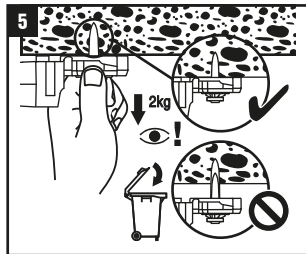

HILTI

100 X-EKS 32 MX

285722

Made in Slovenia

Info | Shop

qr.hilti.com/285722

CE
16
Hilti AG FL-9494 Schaan
Hilti-DX-DoP-005
ETA-16/0301 EAD 330083-02-0601
0672 0672-CPR-0624
Power-actuated fastener for multiple use in concrete for non-structural applications