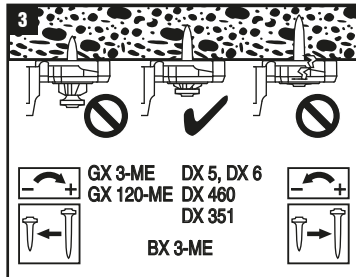

HILTI

100 X-EKS 32 MX

285722

Made in Slovenia

Info | Shop

qr.hilti.com/285722

CE
16
Hilti AG FL-9494 Schaan
Hilti-DX-DoP-005
ETA-16/0301 EAD 330083-02-0601
0672 0672-CPR-0624
Power-actuated fastener for multiple use in concrete for non-structural applications