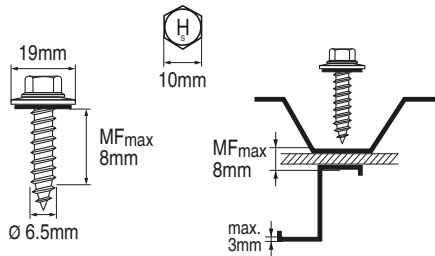

S-MP 63S 6.5x19

#285217

Rostfrei / Inox / Stainless

2081924-07.2023